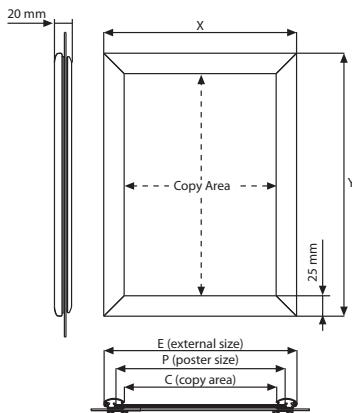

Window Frame

The Window Frame is ideal for a poster-advertising by large windows! The posters are displayed indoor and outdoor. The snapframe can be fixed inside and the cover-frame outside. Posters will be replaced from inside.

| MATERIAL : Silver anodised aluminium PROFILE : 25 mm 45° | | | | WEIGHT | PACKING SIZE |
|--|----------------|----------------|---------------|--------------|---------------------|
| ARTICLE | EXTERNAL (x-y) | POSTER | COPY | WITH PACKING | *W X H X D |
| UCW255N4A4 | 240 X 327 mm | 210 X 297 mm | 192 X 279 mm | 0,620 kg | 260 X 350 X 21 mm |
| UCW255N4A3 | 327 X 450 mm | 297 X 420 mm | 279 X 402 mm | 0,900 kg | 350 X 460 X 21 mm |
| UCW255N4A2 | 450 X 624 mm | 420 X 594 mm | 402 X 576 mm | 1,075 kg | 460 X 660 X 21 mm |
| UCW255N4A1 | 624 X 871 mm | 594 X 841 mm | 576 X 823 mm | 2,070 kg | 650 X 900 X 21 mm |
| UCW255N4B2 | 530 X 730 mm | 500 X 700 mm | 482 X 682 mm | 1,350 kg | 550 X 750 X 21 mm |
| UCW255N4B1 | 730 X 1030 mm | 700 X 1000 mm | 682 X 982 mm | 2,700 kg | 750 X 1050 X 21 mm |
| UCW255N423 | 538 X 792 mm | 508 X 762 mm | 490 X 744 mm | 1,400 kg | 560 X 810 X 21 mm |
| UCW255N434 | 792 X 1046 mm | 762 X 1016 mm | 744 X 999 mm | 2,900 kg | 800 X 1070 X 21 mm |
| UCW255N446 | 1046 X 1554 mm | 1016 X 1524 mm | 998 X 1506 mm | 5,150 kg | 1070 X 1590 X 21 mm |

*W:Width H: Height D: Depth