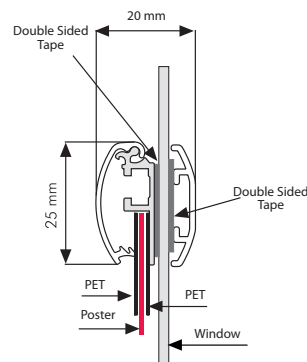

Window Frame

The Window Frame is ideal for a poster-advertising by large windows! The posters are displayed indoor and outdoor. The snapframe can be fixed inside and the cover-frame outside. Posters will be replaced from inside.

| MATERIAL : Silver anodised aluminium PROFILE : 25 mm 45° | | | | WEIGHT | PACKING SIZE |
|--|----------------|----------------|---------------|--------------|---------------------|
| ARTICLE | EXTERNAL (x-y) | POSTER | COPY | WITH PACKING | *W X H X D |
| UCW255N4A4 | 240 X 327 mm | 210 X 297 mm | 192 X 279 mm | 0,620 kg | 260 X 350 X 21 mm |
| UCW255N4A3 | 327 X 450 mm | 297 X 420 mm | 279 X 402 mm | 0,900 kg | 350 X 460 X 21 mm |
| UCW255N4A2 | 450 X 624 mm | 420 X 594 mm | 402 X 576 mm | 1,075 kg | 460 X 660 X 21 mm |
| UCW255N4A1 | 624 X 871 mm | 594 X 841 mm | 576 X 823 mm | 2,070 kg | 650 X 900 X 21 mm |
| UCW255N4B2 | 530 X 730 mm | 500 X 700 mm | 482 X 682 mm | 1,350 kg | 550 X 750 X 21 mm |
| UCW255N4B1 | 730 X 1030 mm | 700 X 1000 mm | 682 X 982 mm | 2,700 kg | 750 X 1050 X 21 mm |
| UCW255N423 | 538 X 792 mm | 508 X 762 mm | 490 X 744 mm | 1,400 kg | 560 X 810 X 21 mm |
| UCW255N434 | 792 X 1046 mm | 762 X 1016 mm | 744 X 999 mm | 2,900 kg | 800 X 1070 X 21 mm |
| UCW255N446 | 1046 X 1554 mm | 1016 X 1524 mm | 998 X 1506 mm | 5,150 kg | 1070 X 1590 X 21 mm |

*W:Width H: Height D: Depth