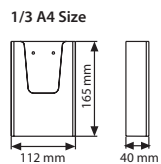

Wall Mounted Leaflet Dispenser

The Wall Mounted Leaflet Dispenser is a brochure holders for the wall-mounting. The dispenser is available in DIN A6 (1/3 DIN A4), DIN A5, DIN A4 as well as with separator also for 2xDIN A6 size. Branding of brochure holders are available upon request.

A4 Size

A5 Size

1/3 A4 Size

1/3 A4 X 2 Size

MATERIAL : Clear		
SIZE	PRINTING SIZE	DESCRIPTION
1/3 A4	60 X 90 mm	Portrait
A5	60 X 140 mm	Portrait
A4	60 X 200 mm	Portrait

MATERIAL : Clear		WEIGHT	PACKING SIZE
ARTICLE	POSTER	WITH PACKING	*W X H X D
UMSD008000	210 X 297 mm	12,900 kg	520 X 630 X 250 mm (30 pcs)
UMSD007000	148 X 210 mm	9,300 kg	540 X 640 X 190 mm (45 pcs)
UMSD006000	100 X 210 mm	9,250 kg	480 X 640 X 210 mm (60 pcs)
UMSD006010	100 X 210 mm	10,00 kg	480 X 640 X 210 mm (30 pcs)

* W:Width H: Height D: Depth