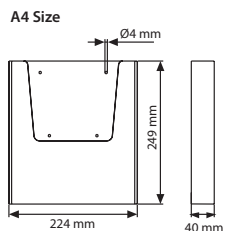

Wall Mounted Leaflet Dispenser

The Wall Mounted Leaflet Dispenser is a brochure holders for the wall-mounting. The dispenser is available in DIN A6 (1/3 DIN A4), DIN A5, DIN A4 as well as with separator also for 2xDIN A6 size. Branding of brochure holders are available upon request.

A4 Size

A5 Size

1/3 A4 Size

1/3 A4 X 2 Size

MATERIAL : Clear		
SIZE	PRINTING SIZE	DESCRIPTION
1/3 A4	60 X 90 mm	Portrait
A5	60 X 140 mm	Portrait
A4	60 X 200 mm	Portrait

MATERIAL : Clear		WEIGHT	PACKING SIZE
ARTICLE	POSTER	WITH PACKING	*W X H X D
UMSD008000	210 X 297 mm	12,900 kg	520 X 630 X 250 mm (30 pcs)
UMSD007000	148 X 210 mm	9,300 kg	540 X 640 X 190 mm (45 pcs)
UMSD006000	100 X 210 mm	9,250 kg	480 X 640 X 210 mm (60 pcs)
UMSD006010	100 X 210 mm	10,00 kg	480 X 640 X 210 mm (30 pcs)

* W:Width H: Height D: Depth