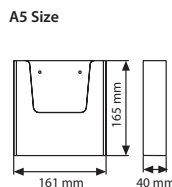

Wall Mounted Leaflet Dispenser

The Wall Mounted Leaflet Dispenser is a brochure holders for the wall-mounting. The dispenser is available in DIN A6 (1/3 DIN A4), DIN A5, DIN A4 as well as with separator also for 2xDIN A6 size. Branding of brochure holders are available upon request.

A4 Size

A5 Size

1/3 A4 Size

1/3 A4 X 2 Size

MATERIAL : Clear		
SIZE	PRINTING SIZE	DESCRIPTION
1/3 A4	60 X 90 mm	Portrait
A5	60 X 140 mm	Portrait
A4	60 X 200 mm	Portrait

MATERIAL : Clear		WEIGHT	PACKING SIZE
ARTICLE	POSTER	WITH PACKING	*W X H X D
UMSD008000	210 X 297 mm	12,900 kg	520 X 630 X 250 mm (30 pcs)
UMSD007000	148 X 210 mm	9,300 kg	540 X 640 X 190 mm (45 pcs)
UMSD006000	100 X 210 mm	9,250 kg	480 X 640 X 210 mm (60 pcs)
UMSD006010	100 X 210 mm	10,00 kg	480 X 640 X 210 mm (30 pcs)

* W:Width H: Height D: Depth