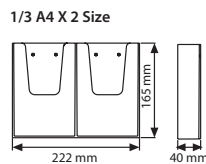

Wall Mounted Leaflet Dispenser

The Wall Mounted Leaflet Dispenser is a brochure holders for the wall-mounting. The dispenser is available in DIN A6 (1/3 DIN A4), DIN A5, DIN A4 as well as with separator also for 2xDIN A6 size. Branding of brochure holders are available upon request.

A4 Size

A5 Size

1/3 A4 Size

1/3 A4 X 2 Size

MATERIAL : Clear		
SIZE	PRINTING SIZE	DESCRIPTION
1/3 A4	60 X 90 mm	Portrait
A5	60 X 140 mm	Portrait
A4	60 X 200 mm	Portrait

MATERIAL : Clear		WEIGHT	PACKING SIZE
ARTICLE	POSTER	WITH PACKING	*W X H X D
UMSD008000	210 X 297 mm	12,900 kg	520 X 630 X 250 mm (30 pcs)
UMSD007000	148 X 210 mm	9,300 kg	540 X 640 X 190 mm (45 pcs)
UMSD006000	100 X 210 mm	9,250 kg	480 X 640 X 210 mm (60 pcs)
UMSD006010	100 X 210 mm	10,00 kg	480 X 640 X 210 mm (30 pcs)

* W:Width H: Height D: Depth