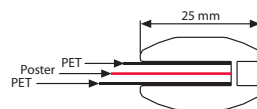

Slide-in Frame double sided

The double-sided, practical and inexpensive Slide-In Frame is the perfect solution for a double-sided poster presentation as well as for a ceiling suspension.

A4 size portrait

A4 size landscape

MATERIAL : Silver anodised aluminium					WEIGHT	PACKING SIZE
LANDSCAPE	PORTRAIT	EXTERNAL(x-y)	POSTER	COPY	WITH PACKING	*W X H X D
UCA255N2A5	UCA255N1A5	224 X 167 mm	210 X 148 mm	174 X 112 mm	0,652 kg	190 X 270 X 65 mm
UCA255N2A4	UCA255N1A4	311 X 229 mm	297 X 210 mm	261 X 174 mm	0,862 kg	260 X 360 X 65 mm
UCA255N2A3	UCA255N1A3	434 X 316 mm	420 X 297 mm	384 X 261 mm	1,204 kg	340 X 470 X 65 mm

*W:Width H: Height D: Depth