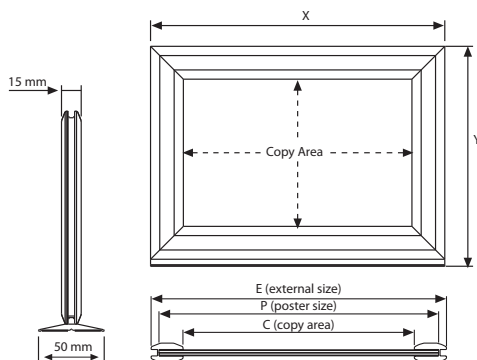

Slide-in Frame double sided

The double-sided, practical and inexpensive Slide-In Frame is the perfect solution for a double-sided poster presentation as well as for a ceiling suspension.

A4 size portrait

A4 size landscape

MATERIAL : Silver anodised aluminium					WEIGHT	PACKING SIZE
LANDSCAPE	PORTRAIT	EXTERNAL(x-y)	POSTER	COPY	WITH PACKING	*W X H X D
UCA255N2A5	UCA255N1A5	224 X 167 mm	210 X 148 mm	174 X 112 mm	0,652 kg	190 X 270 X 65 mm
UCA255N2A4	UCA255N1A4	311 X 229 mm	297 X 210 mm	261 X 174 mm	0,862 kg	260 X 360 X 65 mm
UCA255N2A3	UCA255N1A3	434 X 316 mm	420 X 297 mm	384 X 261 mm	1,204 kg	340 X 470 X 65 mm

*W:Width H: Height D: Depth