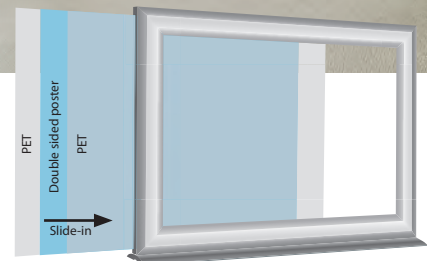

Slide-in Frame double sided

The double-sided, practical and inexpensive Slide-In Frame is the perfect solution for a double-sided poster presentation as well as for a ceiling suspension.

A4 size portrait

A4 size landscape

MATERIAL : Silver anodised aluminium					WEIGHT	PACKING SIZE
LANDSCAPE	PORTRAIT	EXTERNAL(x-y)	POSTER	COPY	WITH PACKING	*W X H X D
UCA255N2A5	UCA255N1A5	224 X 167 mm	210 X 148 mm	174 X 112 mm	0,652 kg	190 X 270 X 65 mm
UCA255N2A4	UCA255N1A4	311 X 229 mm	297 X 210 mm	261 X 174 mm	0,862 kg	260 X 360 X 65 mm
UCA255N2A3	UCA255N1A3	434 X 316 mm	420 X 297 mm	384 X 261 mm	1,204 kg	340 X 470 X 65 mm

*W:Width H: Height D: Depth