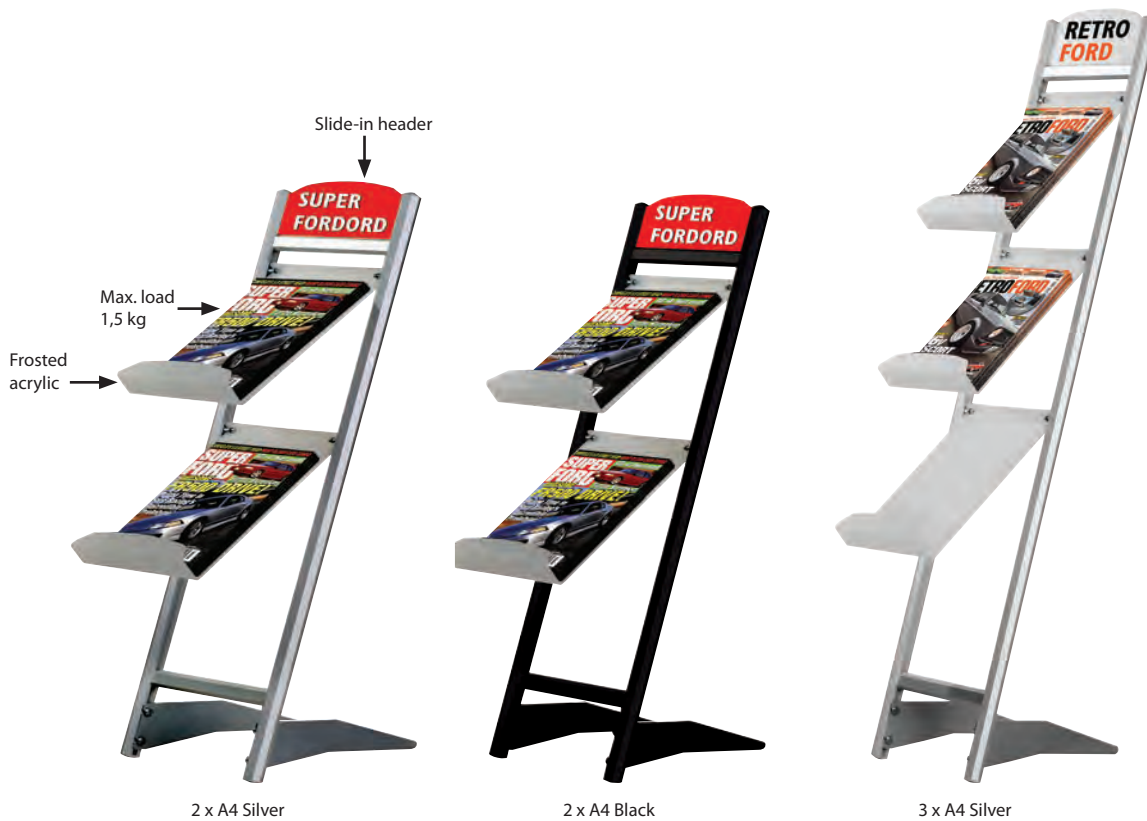

Rapid Brochure Set

The mobile brochure stand is called Rapid Brochure Set and consists of an aluminium frame, which has space for 2 or 3 acrylic shelves. A neutral header is included.

MATERIAL : Silver and black anodised aluminium & acrylic				
SILVER	BLACK	SIZE	WEIGHT WITH PACKING	PACKING SIZE *W X H X D
URDB0002A4	URDBB002A4	2 X A4	3,600 kg	280 X 1060 X 55 mm
URDB0003A4	URDBB003A4	3 X A4	4,450 kg	280 X 1390 X 55 mm

*W:Width H: Height D: Depth