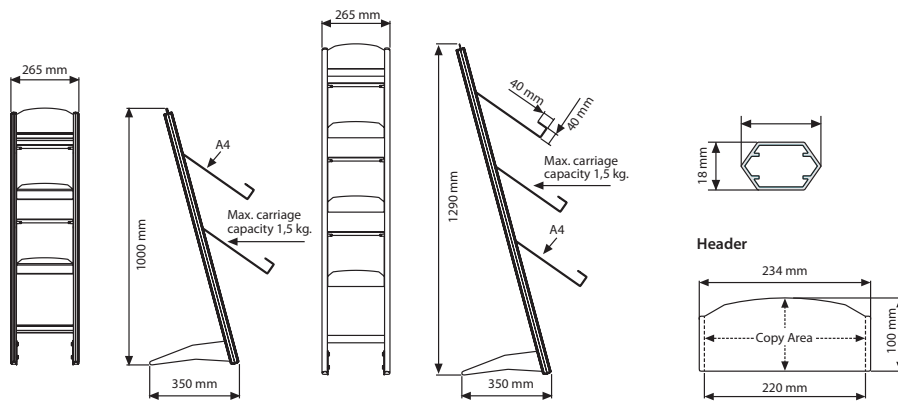

Rapid Brochure Set

The mobile brochure stand is called Rapid Brochure Set and consists of an aluminium frame, which has space for 2 or 3 acrylic shelves. A neutral header is included.

MATERIAL : Silver and black anodised aluminium & acrylic				
SILVER	BLACK	SIZE	WEIGHT WITH PACKING	PACKING SIZE *W X H X D
URDB0002A4	URDBB002A4	2 X A4	3,600 kg	280 X 1060 X 55 mm
URDB0003A4	URDBB003A4	3 X A4	4,450 kg	280 X 1390 X 55 mm

*W:Width H: Height D: Depth