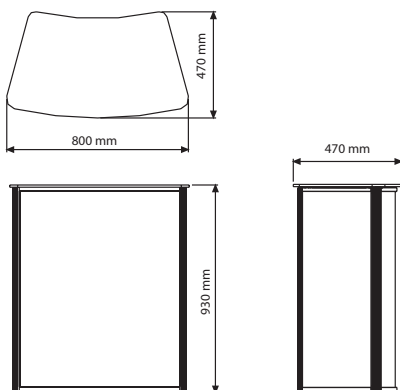

# Midsize Convex Counter

The Midsize Convex Counter is a low cost counter made of an aluminium profile as well as a PVC-foam. The top and the shelf have the color white and are made of plastic. A transport bag can be requested

MATERIAL : Silver anodised aluminium PANEL: Plastech PVC Foam			WEIGHT	PACKING SIZE
ARTICLE	PANEL	QUANTITY	WITH PACKING	*W X H X D
UPSMOS2000	718 X 878 mm	1	18,100 kg	950 X 1180 X 140 mm
	335 X 878 mm	2		

3 YEAR WARRANTY

\*W:Width H: Height D: Depth