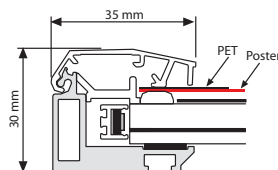

# LED Lightframe Outdoor

The single-sided and waterproof LED Lightframe Outdoor has a 29 mm depth and 35 mm lockable snap-profiles, which is silver anodised. The illumination is made by LED lightpanel. The LEDs are glued in a special silicone material in order to protect the graphics from moisture. The power supply has the protection class IP 67. The LED Lightframe Outdoor is available in standard sizes as well as in special sizes up to 1,016 x 1,930 mm.

Mobile cable outlet, from the edge and from the back of the aluminum box.

Beweglicher Kabelausgang am unteren Rand. Durch die Beweglichkeit kann das Kabel auch hinten ausgeführt werden.

MATERIAL : Silver anodised aluminium PROFILE: 35 MM					WEIGHT	PACKING SIZE
ARTICLE	EXTERNAL (x-y)	POSTER SIZE	COPY	LIGHTING	WITH PACKING	*W X H X D
ULH35TNOA4	271 X 358 mm	210 X 297 mm	201 X 288 mm	2600-2900 LUX	2,250 kg	320 X 520 X 83 mm
ULH35TNOA3	358 X 481 mm	297 X 420 mm	288 X 411 mm	2700-3000 LUX	3,660 kg	410 X 640 X 83 mm
ULH35TNOA2	481 X 655 mm	420 X 594 mm	411 X 585 mm	1800-2100 LUX	5,720 kg	530 X 820 X 83 mm
ULH35TNOA1	655 X 902 mm	594 X 841 mm	585 X 832 mm	1600-1900 LUX	9,700 kg	710 X 1070 X 83 mm
ULH35TNOA0	902 X 1250 mm	841 X 1189 mm	832 X 1180 mm	1200-1500 LUX	16,420 kg	960 X 1410 X 83 mm
ULH35TNOB2	561 X 761 mm	500 X 700 mm	491 X 691 mm	1600-1900 LUX	7,180 kg	710 X 920 X 83 mm
ULH35TNOB1	761 X 1061 mm	700 X 1000 mm	691 X 991 mm	1400-1700 LUX	12,455 kg	810 X 1220 X 83 mm
ULH35TNOB0	1061 X 1461 mm	1000 X 1400 mm	991 X 1391 mm	1000-1200 LUX	23,680 kg	1110 X 1620 X 83 mm
ULH35TNO23	569 X 823 mm	508 X 762 mm	499 X 753 mm	1600-1900 LUX	8,240 kg	620 X 980 X 83 mm
ULH35TNO34	823 X 1077 mm	762 X 1016 mm	753 X 1007 mm	1400-1700 LUX	14,010 kg	870 X 1230 X 83 mm
ULH35TNO46	1077 X 1585 mm	1016 X 1524 mm	1007 X 1515 mm	1000-1200 LUX	26,870 kg	1120 X 1750 X 83 mm