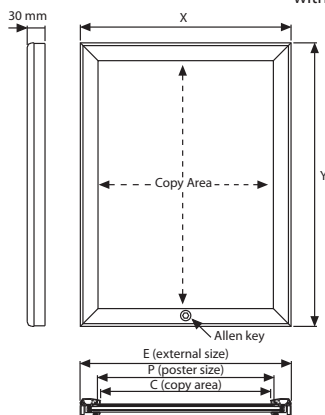

# LED Lightframe Outdoor

The single-sided and waterproof LED Lightframe Outdoor has a 29 mm depth and 35 mm lockable snap-profiles, which is silver anodised. The illumination is made by LED lightpanel. The LEDs are glued in a special silicone material in order to protect the graphics from moisture. The power supply has the protection class IP 67. The LED Lightframe Outdoor is available in standard sizes as well as in special sizes up to 1,016 x 1,930 mm.

Mobile cable outlet, from the edge and from the back of the aluminum box.

Beweglicher Kabelausgang am unteren Rand. Durch die Beweglichkeit kann das Kabel auch hinten ausgeführt werden.

MATERIAL : Silver anodised aluminium PROFILE: 35 MM					WEIGHT	PACKING SIZE
ARTICLE	EXTERNAL (x-y)	POSTER SIZE	COPY	LIGHTING	WITH PACKING	*W X H X D
ULH35TNOA4	271 X 358 mm	210 X 297 mm	201 X 288 mm	2600-2900 LUX	2,250 kg	320 X 520 X 83 mm
ULH35TNOA3	358 X 481 mm	297 X 420 mm	288 X 411 mm	2700-3000 LUX	3,660 kg	410 X 640 X 83 mm
ULH35TNOA2	481 X 655 mm	420 X 594 mm	411 X 585 mm	1800-2100 LUX	5,720 kg	530 X 820 X 83 mm
ULH35TNOA1	655 X 902 mm	594 X 841 mm	585 X 832 mm	1600-1900 LUX	9,700 kg	710 X 1070 X 83 mm
ULH35TNOA0	902 X 1250 mm	841 X 1189 mm	832 X 1180 mm	1200-1500 LUX	16,420 kg	960 X 1410 X 83 mm
ULH35TNOB2	561 X 761 mm	500 X 700 mm	491 X 691 mm	1600-1900 LUX	7,180 kg	710 X 920 X 83 mm
ULH35TNOB1	761 X 1061 mm	700 X 1000 mm	691 X 991 mm	1400-1700 LUX	12,455 kg	810 X 1220 X 83 mm
ULH35TNOB0	1061 X 1461 mm	1000 X 1400 mm	991 X 1391 mm	1000-1200 LUX	23,680 kg	1110 X 1620 X 83 mm
ULH35TNO23	569 X 823 mm	508 X 762 mm	499 X 753 mm	1600-1900 LUX	8,240 kg	620 X 980 X 83 mm
ULH35TNO34	823 X 1077 mm	762 X 1016 mm	753 X 1007 mm	1400-1700 LUX	14,010 kg	870 X 1230 X 83 mm
ULH35TNO46	1077 X 1585 mm	1016 X 1524 mm	1007 X 1515 mm	1000-1200 LUX	26,870 kg	1120 X 1750 X 83 mm

\* W:Width H:Height D:Depth