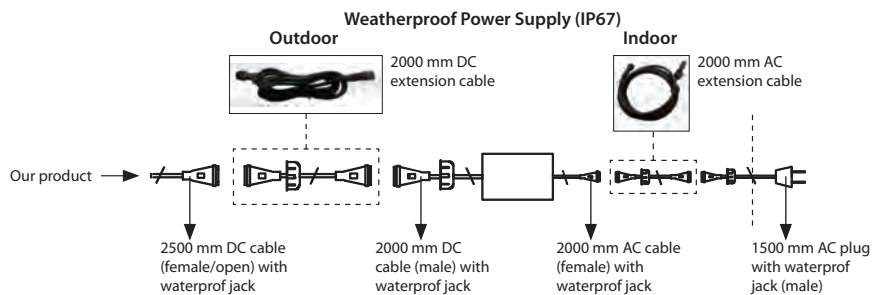

MATERIAL : Silver anodised aluminium PROFILE: 35 MM					WEIGHT	PACKING SIZE
ARTICLE	EXTERNAL (x-y)	POSTER SIZE	COPY	LIGHTING	WITH PACKING	*W X H X D
ULH35TNOA4	271 X 358 mm	210 X 297 mm	201 X 288 mm	2600-2900 LUX	2,250 kg	320 X 520 X 83 mm
ULH35TNOA3	358 X 481 mm	297 X 420 mm	288 X 411 mm	2700-3000 LUX	3,660 kg	410 X 640 X 83 mm
ULH35TNOA2	481 X 655 mm	420 X 594 mm	411 X 585 mm	1800-2100 LUX	5,720 kg	530 X 820 X 83 mm
ULH35TNOA1	655 X 902 mm	594 X 841 mm	585 X 832 mm	1600-1900 LUX	9,700 kg	710 X 1070 X 83 mm
ULH35TNOA0	902 X 1250 mm	841 X 1189 mm	832 X 1180 mm	1200-1500 LUX	16,420 kg	960 X 1410 X 83 mm
ULH35TNOB2	561 X 761 mm	500 X 700 mm	491 X 691 mm	1600-1900 LUX	7,180 kg	710 X 920 X 83 mm
ULH35TNOB1	761 X 1061 mm	700 X 1000 mm	691 X 991 mm	1400-1700 LUX	12,455 kg	810 X 1220 X 83 mm
ULH35TNOB0	1061 X 1461 mm	1000 X 1400 mm	991 X 1391 mm	1000-1200 LUX	23,680 kg	1110 X 1620 X 83 mm
ULH35TNO23	569 X 823 mm	508 X 762 mm	499 X 753 mm	1600-1900 LUX	8,240 kg	620 X 980 X 83 mm
ULH35TNO34	823 X 1077 mm	762 X 1016 mm	753 X 1007 mm	1400-1700 LUX	14,010 kg	870 X 1230 X 83 mm
ULH35TNO46	1077 X 1585 mm	1016 X 1524 mm	1007 X 1515 mm	1000-1200 LUX	26,870 kg	1120 X 1750 X 83 mm

* W:Width H:Height D:Depth