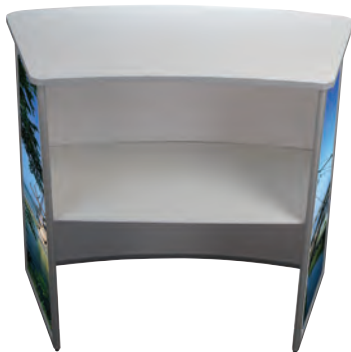

Convex Panset Counter

The Convex Panset Counter is an outward curved folding counter-combination of aluminum gear ring profile as well as PVC-foam sheets. The top-plate is available in white or beechwood-look. The shelf is made of white PVC. Optional, it can be asked for transport bag .

Max. carriage capacity 15 kg.

Max. carriage capacity 20 kg.

Max. carriage capacity 6 kg.

Transport bag / UYUP074000

MATERIAL : Silver anodised aluminium PANEL: Plastech PVC Foam				WEIGHT	PACKING SIZE
ARTICLE	MODEL	PANEL	QUANTITY	WITH PACKING	*W X H X D
UPSM002000	Convex	878 X 980 mm	1	20,100 kg	950 X 1180 X 140 mm
		878 X 430 mm	2		
UPSM008000	Wood Convex	878 X 980 mm	1	20,150 kg	950 X 1180 X 140 mm
		878 X 430 mm	2		