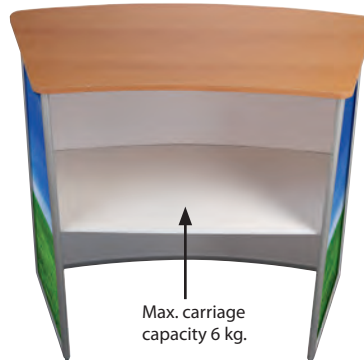

Convex Panset Counter

The Convex Panset Counter is an outward curved folding counter-combination of aluminum gear ring profile as well as PVC-foam sheets. The top-plate is available in white or beechwood-look. The shelf is made of white PVC. Optional, it can be asked for transport bag .

Max. carriage capacity 15 kg.

Max. carriage capacity 20 kg.

Max. carriage capacity 6 kg.

Transport bag / UYUP074000

MATERIAL : Silver anodised aluminium PANEL: Plastech PVC Foam				WEIGHT	PACKING SIZE
ARTICLE	MODEL	PANEL	QUANTITY	WITH PACKING	*W X H X D
UPSM002000	Convex	878 X 980 mm	1	20,100 kg	950 X 1180 X 140 mm
		878 X 430 mm	2		
UPSM008000	Wood Convex	878 X 980 mm	1	20,150 kg	950 X 1180 X 140 mm
		878 X 430 mm	2		

*W:Width H: Height D: Depth