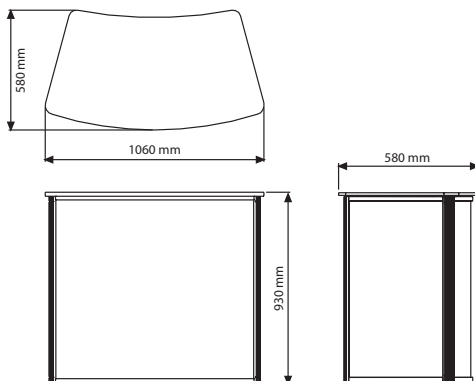

Convex Panset Counter

The Convex Panset Counter is an outward curved folding counter-combination of aluminum gear ring profile as well as PVC-foam sheets. The top-plate is available in white or beechwood-look. The shelf is made of white PVC. Optional, it can be asked for transport bag .

Max. carriage capacity 15 kg.

Max. carriage capacity 20 kg.

Max. carriage capacity 6 kg.

Transport bag / UYUP074000

MATERIAL : Silver anodised aluminium PANEL: Plastech PVC Foam				WEIGHT	PACKING SIZE
ARTICLE	MODEL	PANEL	QUANTITY	WITH PACKING	*W X H X D
UPSM002000	Convex	878 X 980 mm	1	20,100 kg	950 X 1180 X 140 mm
		878 X 430 mm	2		
UPSM008000	Wood Convex	878 X 980 mm	1	20,150 kg	950 X 1180 X 140 mm
		878 X 430 mm	2		

*W:Width H: Height D: Depth